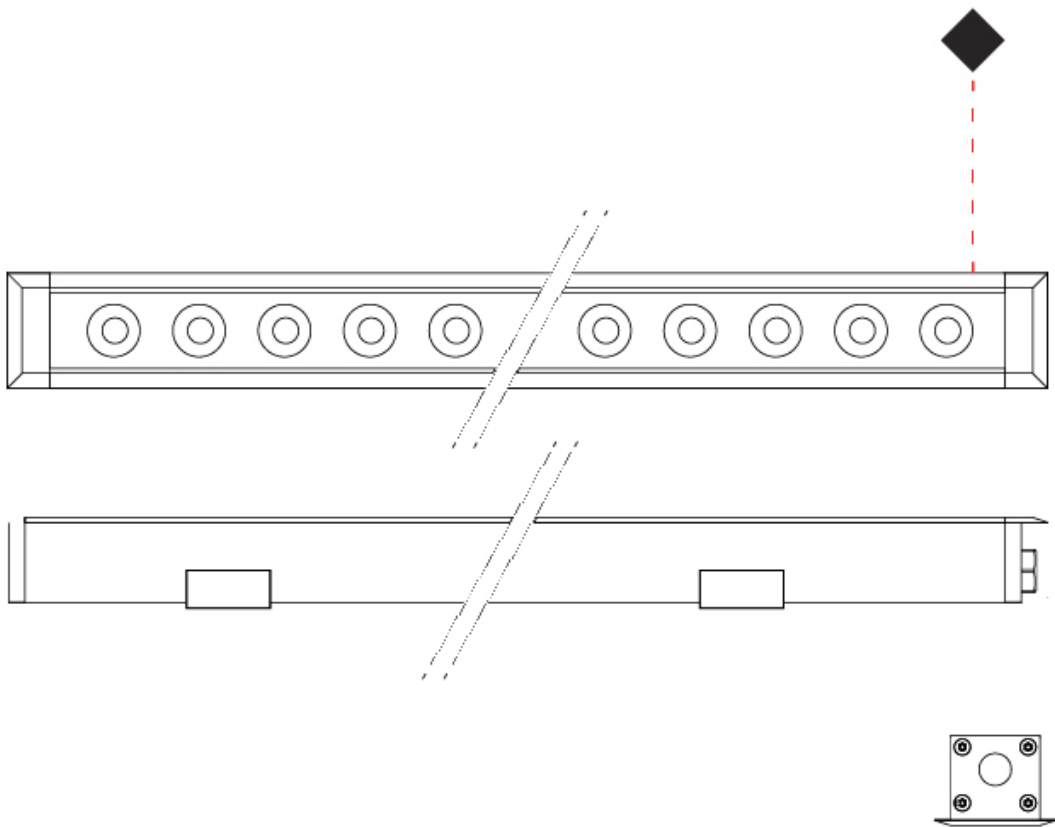

MINI CORNICHE RECESSED

E9I507-

PROJECT	_____
TYPE	_____
SPECIFIER	_____
QUANTITY	_____
DATE	_____

E