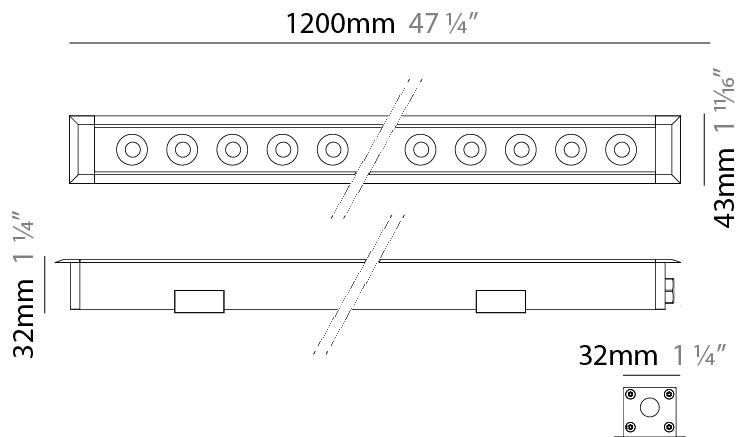

GENERAL

Series: Mini Corniche
Brand: Platek
Division: Exterior
Mounting Type: Recessed
Mounting Location: In-Ground
Subcategory: Walk Over

PHYSICAL

Shape: Rectangle
Length (mm): 1220
Length (in): 48 1/32
Width (mm): 43
Width (in): 1 5/8
Height (mm): 32
Height (in): 1 1/2
Light Distribution: Uplight
Screws: A4 stainless steel
Diffuser: Clear tempered glass
Gasket: Gore-Tex valve to prevent condensation
Fixture Finish: [BLK / WHI / GRY / COR / ANT / BRZ](#)
Fixture Material: Extruded Aluminum

ELECTRICAL

Lamp Type: LED
Input Wattage (W): 24 (Dif) / 26 (Asy) / 46
Total Output Wattage (W): 21 (Dif) / 22 (Asy) / 40
Driver Included: No
Driver Location: Remote
Driver Type: Constant voltage - 120 / 277Vac
Driver Class: Class 2
Input Voltage (V): 120 - 277
Output Voltage (V): 24
Upon Request: (Not included - see components [IP65 or higher enclosure to be supplied by others]) 0-10Vdc dimming / Phase dimming / Non-dimming 120/277Vac

LED

Number of LEDs: 36
Color Temperature (°K): [3000 / 4000](#)
Max. Delivered Lumen (lm): 3000 / 3120
Nominal Lumen (lm): 5040 / 5220
CRI: >80 CRI
Lamp Life (hrs): 60000

OPTICAL

Optic°: [13 / 26 / 40 / ASY / DIF / ELL](#) ; [RGBW 26 / 40 / ELL](#)

RATINGS AND CERTIFICATIONS

Certified By: Certified for North American Standards
IP rating: IP67
IK Rating: IK07
Bug Rating: B0 U5 G0
Upon Request: Higher Maximum Ambient Temperature

PROJECT
TYPE
SPECIFIER
QUANTITY
DATE